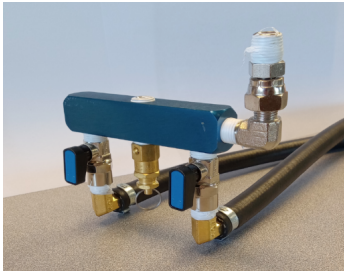

Stratus EPR Outlet Assembly - 2 Valve

Two Line Valved Outlet Assembly with Pressure Relief (accepts pressure gauge)

Rating: Not Rated Yet

Price
\$97.84

[Ask a question about this product](#)