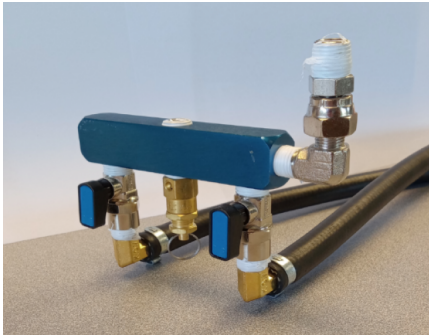

Stratus EPR Outlet Assembly - 2 Valve

Two Line Valved Outlet Assembly with Pressure Relief (accepts pressure gauge)

Rating: Not Rated Yet

Price
\$97.84

[Ask a question about this product](#)